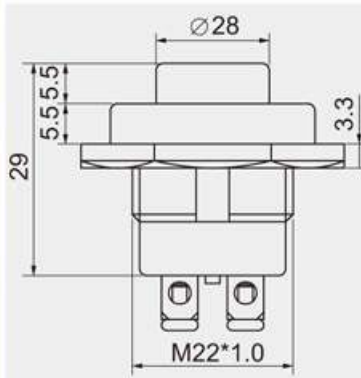

A2-5

SC M3

∅ 22.2

10 mm max

10A 24V DC

A W/O Waterproof

B With Waterproof